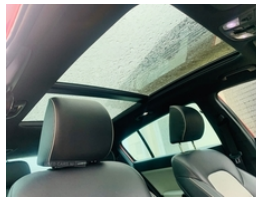

Elagh Business Park Buncrana Road, Derry, BT48 8LU

Kia Sportage 2.0 CRDi GT-Line S 5dr Auto [AWD] | Mar 2017

£13,850

Miles: 85000
Fuel Type: Diesel
Transmission: Automatic
Colour: True red metallic
Engine Size: 1995
CO2 Emission: 166
Tax Band: H (£240 p/a)
Body Style: Sport utility vehicle
Insurance group: 25A
Reg: SF17SFC

Vehicle Features

3 passenger grab handles, 3 point front seat belts, 3x3 point rear seatbelts, 8 speakers, 8" touch screen, 10 way driver/8 way passenger electrically power adjustable seats, 12V power in rear centre console, 12V power point front, 19" alloy Wheels B-type, 60/40 split folding rear seat, ABS/EBD, Active front headrests, Adaptive headlights, Air filter, Ambient lighting, Anti theft alarm, Apple car play/Android Auto, Auto dimming rear view mirror, Automatic front rain sensing wipers, Automatic headlights, Automatic unlocking of doors in case of impact, Bi-Xenon headlights + Auto levelling, Bluetooth audio streaming, Bluetooth connectivity with voice control, Body colour bumpers, Body colour electric adjustable door mirrors, Centre console storage box/armrest, Colour information display, Cornering light, Cruise control + speed limiter, DAB Radio with MP3, Deadlocks, Digital clock, Door armrest in leather, Door courtesy lamps, Drive mode selector, Driver's lumbar support, Driver/passenger sunvisors with ticket holders, Dual front airbags, Dual zone automatic air conditioning, Electric folding door mirrors, Electric panoramic glass sunroof, Electric windows, Electronic parking brake, Emergency stop signalling system, ESP + traction control, Exterior Styling Pack - GT-Line, Front and rear door pockets, Front and rear parking sensors, Front drivers side windows/one touch up/down, Front map lights, Front seatback pockets, Front seatbelt pretensioners + load limiters, Front side airbags, Full size curtain airbags, Headlight washers, Heated door mirrors, Heated front and outer rear seats, Heated steering wheel, Height adjustable front seatbelts, Height adjustable headrests, High beam assist, High gloss black centre fascia, Hill start assist control (HAC), Illuminated glovebox, Illuminated vanity mirrors, Immobiliser, Interior Styling Pack - Sportage GT-Line/GT-Line S, Isofix child seat preparation, JBL Premium Sound System, Kia connected services, Lane keep assist, Leather trimmed gearshift,

Technical Specs

Dimensions

Length: 4480mm
Width: 1855mm
Height: 1635mm
Seats: 5
Luggage Capacity (Seats Up): 491L
Gross Weight: 2250KG
Max. Loading Weight: 560KG

Performance & Economy

Fuel Consum. (Urban Cold): 35.8MPG
Fuel Consum. (Extra Urban): 53.3MPG
Fuel Consum. (Combined): 44.8MPG
Fuel Tank Capacity: 62L
Number Of Gears: 6 SPEED
Top Speed: 125MPH
Engine Power BHP: 182.4BHP